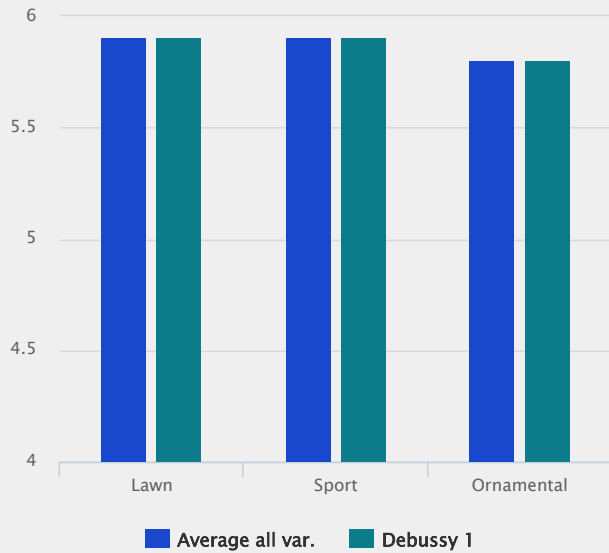

DEBUSSY 1

Festuca arundinacea

- Very dark green colour
- High rust tolerance
- Fine leaves
- Good shoot density

One of the most dark green varieties available

The score of 8.6 on a scale from 1 to 9 ranks Debussy 1 as one of the most dark green varieties ever bred.

Fine leaves and dense turf

With finer leaves and high density Debussy 1 clearly belongs to the new generation of tall fescues gathering nice appearance and rusticity.

Good tolerance to all common diseases

The investment in Debussy 1 pays back for long time due to high persistency and good preservation of visual impression with high disease resistance and wear tolerance.

Technical Specifications

- Tall fescue
- Fine leaved, very dark variety
- Listed/recommended in EU
BY DE RU TR UK

Specification and ratings

Index for Lawn, Sport and Ornamental use

Source: GEVES Bulletin Gazon 2007 (France)

1-9, 9 = best

Rust and leaf spot tolerance, Colour

Source: GEVES Bulletin Gazon 2007 (France)

1-9, 9 = better/darker